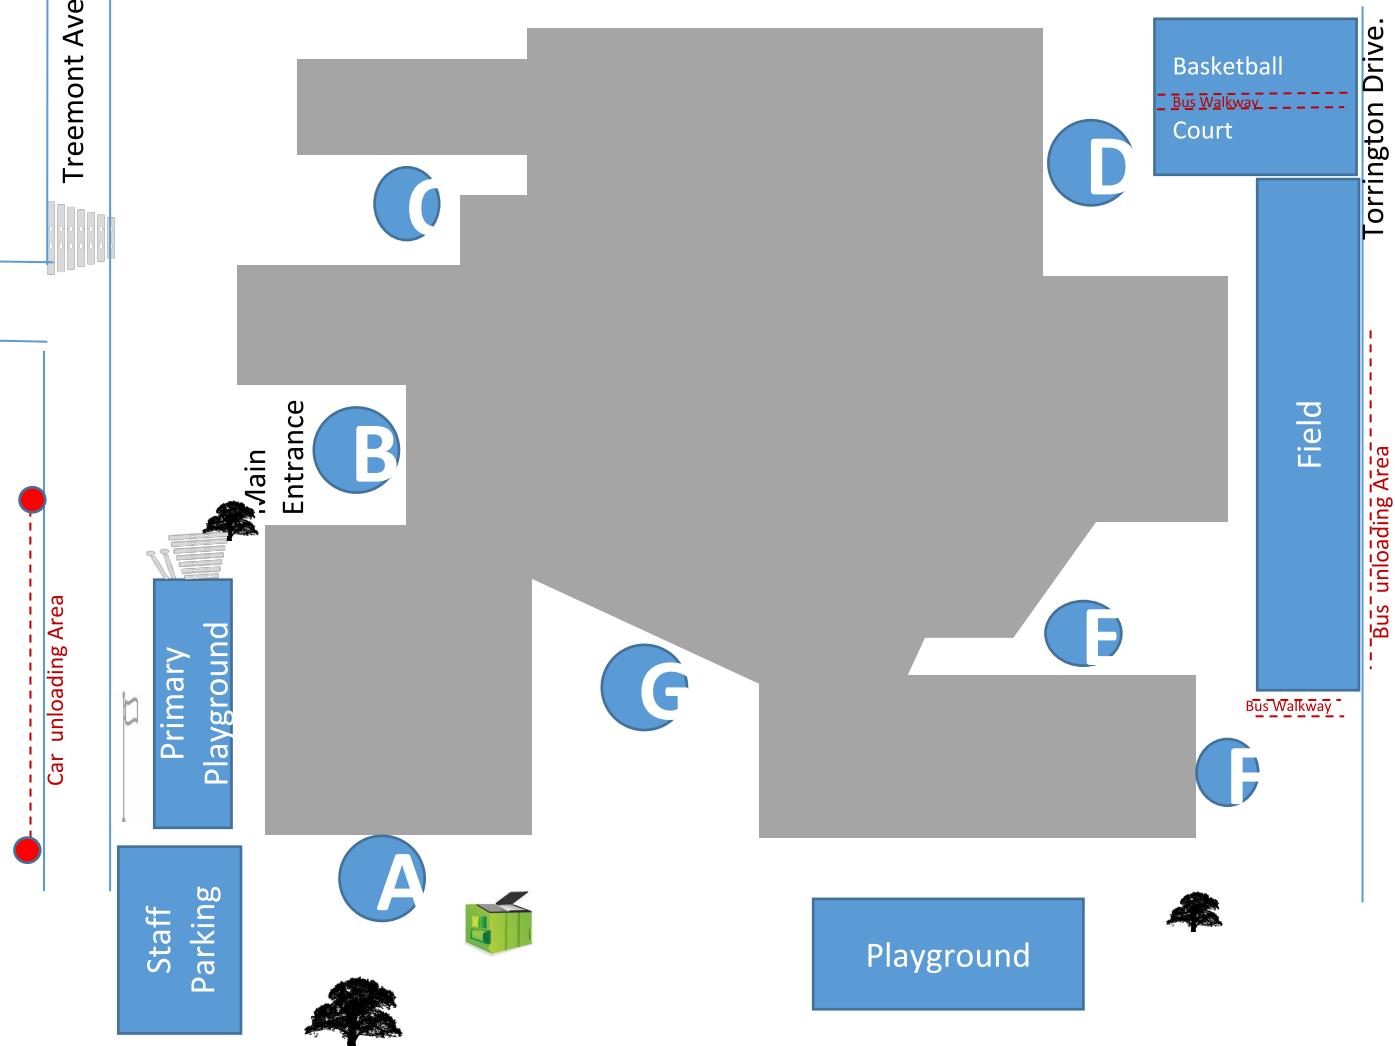

ENTRY LOCATIONS: ÉCOLE ROCKINGHAM ELEMENTARY

LEGEND

A

Entrance A

Grade 1 English Buck
Grade 2 Fr Imm Wholey
Primary/One English Dawson
Gr 1 Fr Imm Cruikshanks
Gr 2/3 English Young
Gr ½ English Samson

B

Entrance B

Entrance G

Gr 4/5 Fr Imm Urich
Gr 3 MacPhail
Gr Fr Imm 1/2 Munro
Gr 3 Fr Imm Kennedy