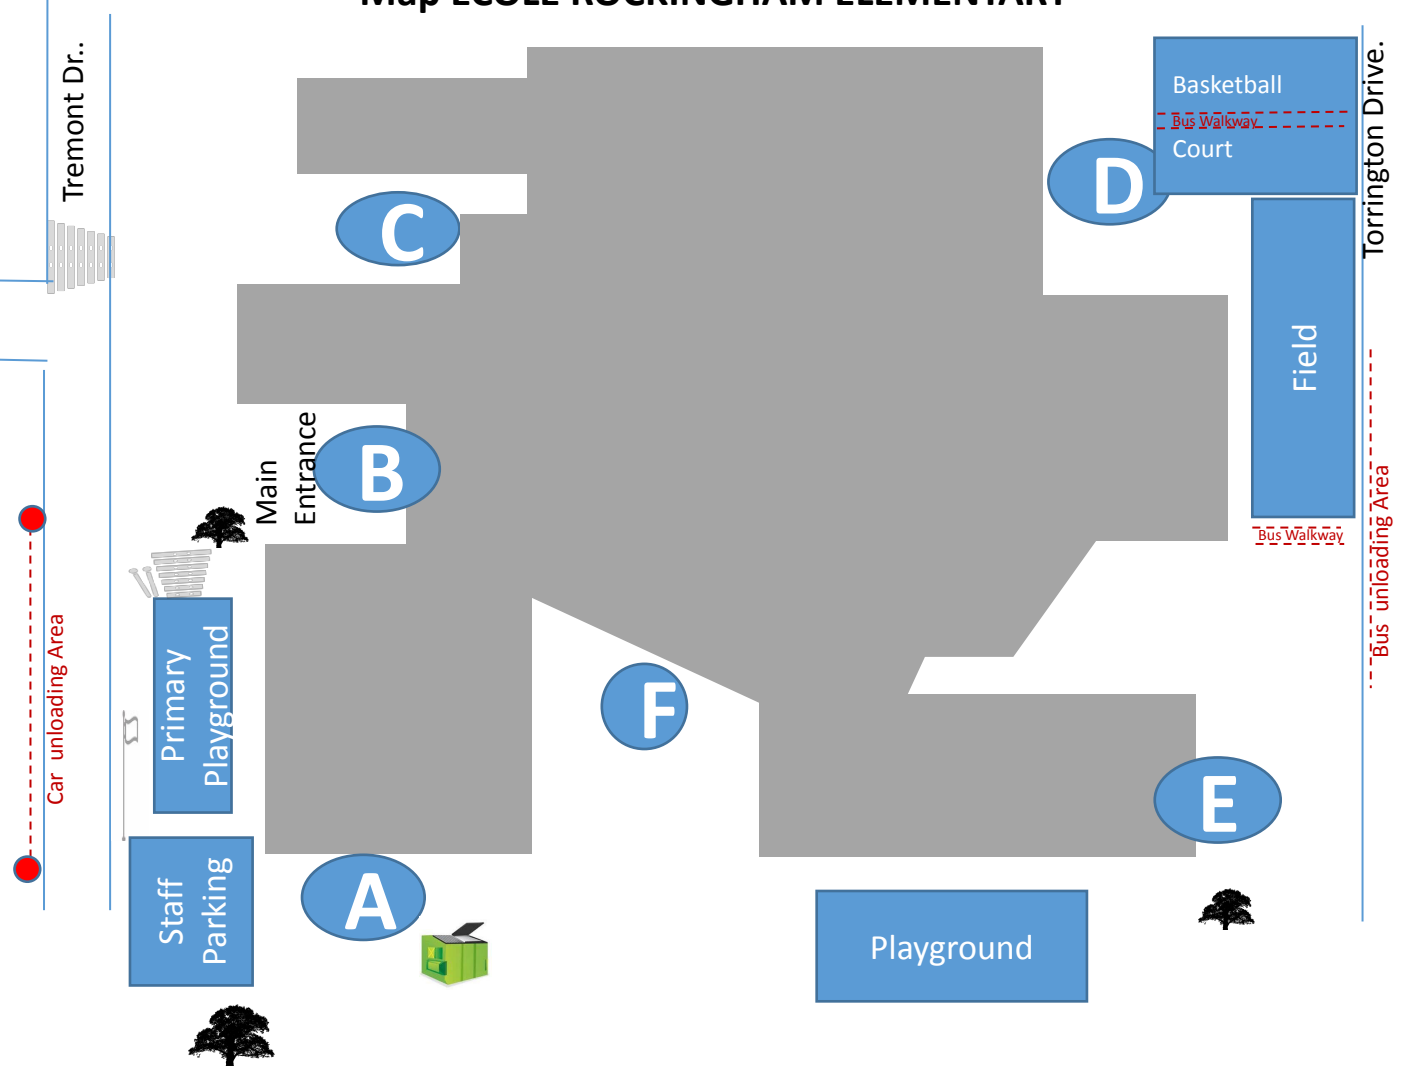

Map ÉCOLE ROCKINGHAM ELEMENTARY

LEGEND

A

Entrance A

- P/1 McIver
- 1/2 Munro
- P/1 Tighe
- 1 Smith/LaFlamme
- 2 Cruikshanks
- 2 Sampson

B

Entrance B

- P Mireille
- P MacDonald
- P Flynn
- 1 Kidanu/LaFlamme
- ½ Powell

C

Entrance C:

- 3 Chapman

D

Entrance D

- 3 Bosnick
- 4 LeFort

E

Entrance E

- ¾ Ashe
- ¾ Larade
- 4 Jerrott
- 5 Carver
- 4 Prole

F

Entrance F

- 2 Graves
- Gr 2/3 Doucette
- Gr 3 Kennedy
- Gr 5 Barnes
- Gr 5 Lutwick